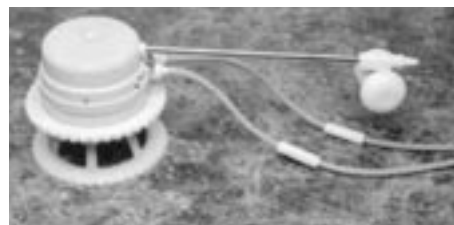

Pool Sweep II

See pages 334- 335 for replacement parts.

Catalog Ordering Information

Product	Description	Carton Qty.	Carton Wt. (Lbs)
POOL SWEEP II ¹			
L1052	Sweep II - Less Pump	1	30
L105R2	Sweep II - Less Pump w/ Roller Ring Hoses	1	30

¹The Sweep II needs a 3/4 hp booster pump to operate, our Universal 3/4 hp Booster Pump (P/N LA01N) can be purchased separately.